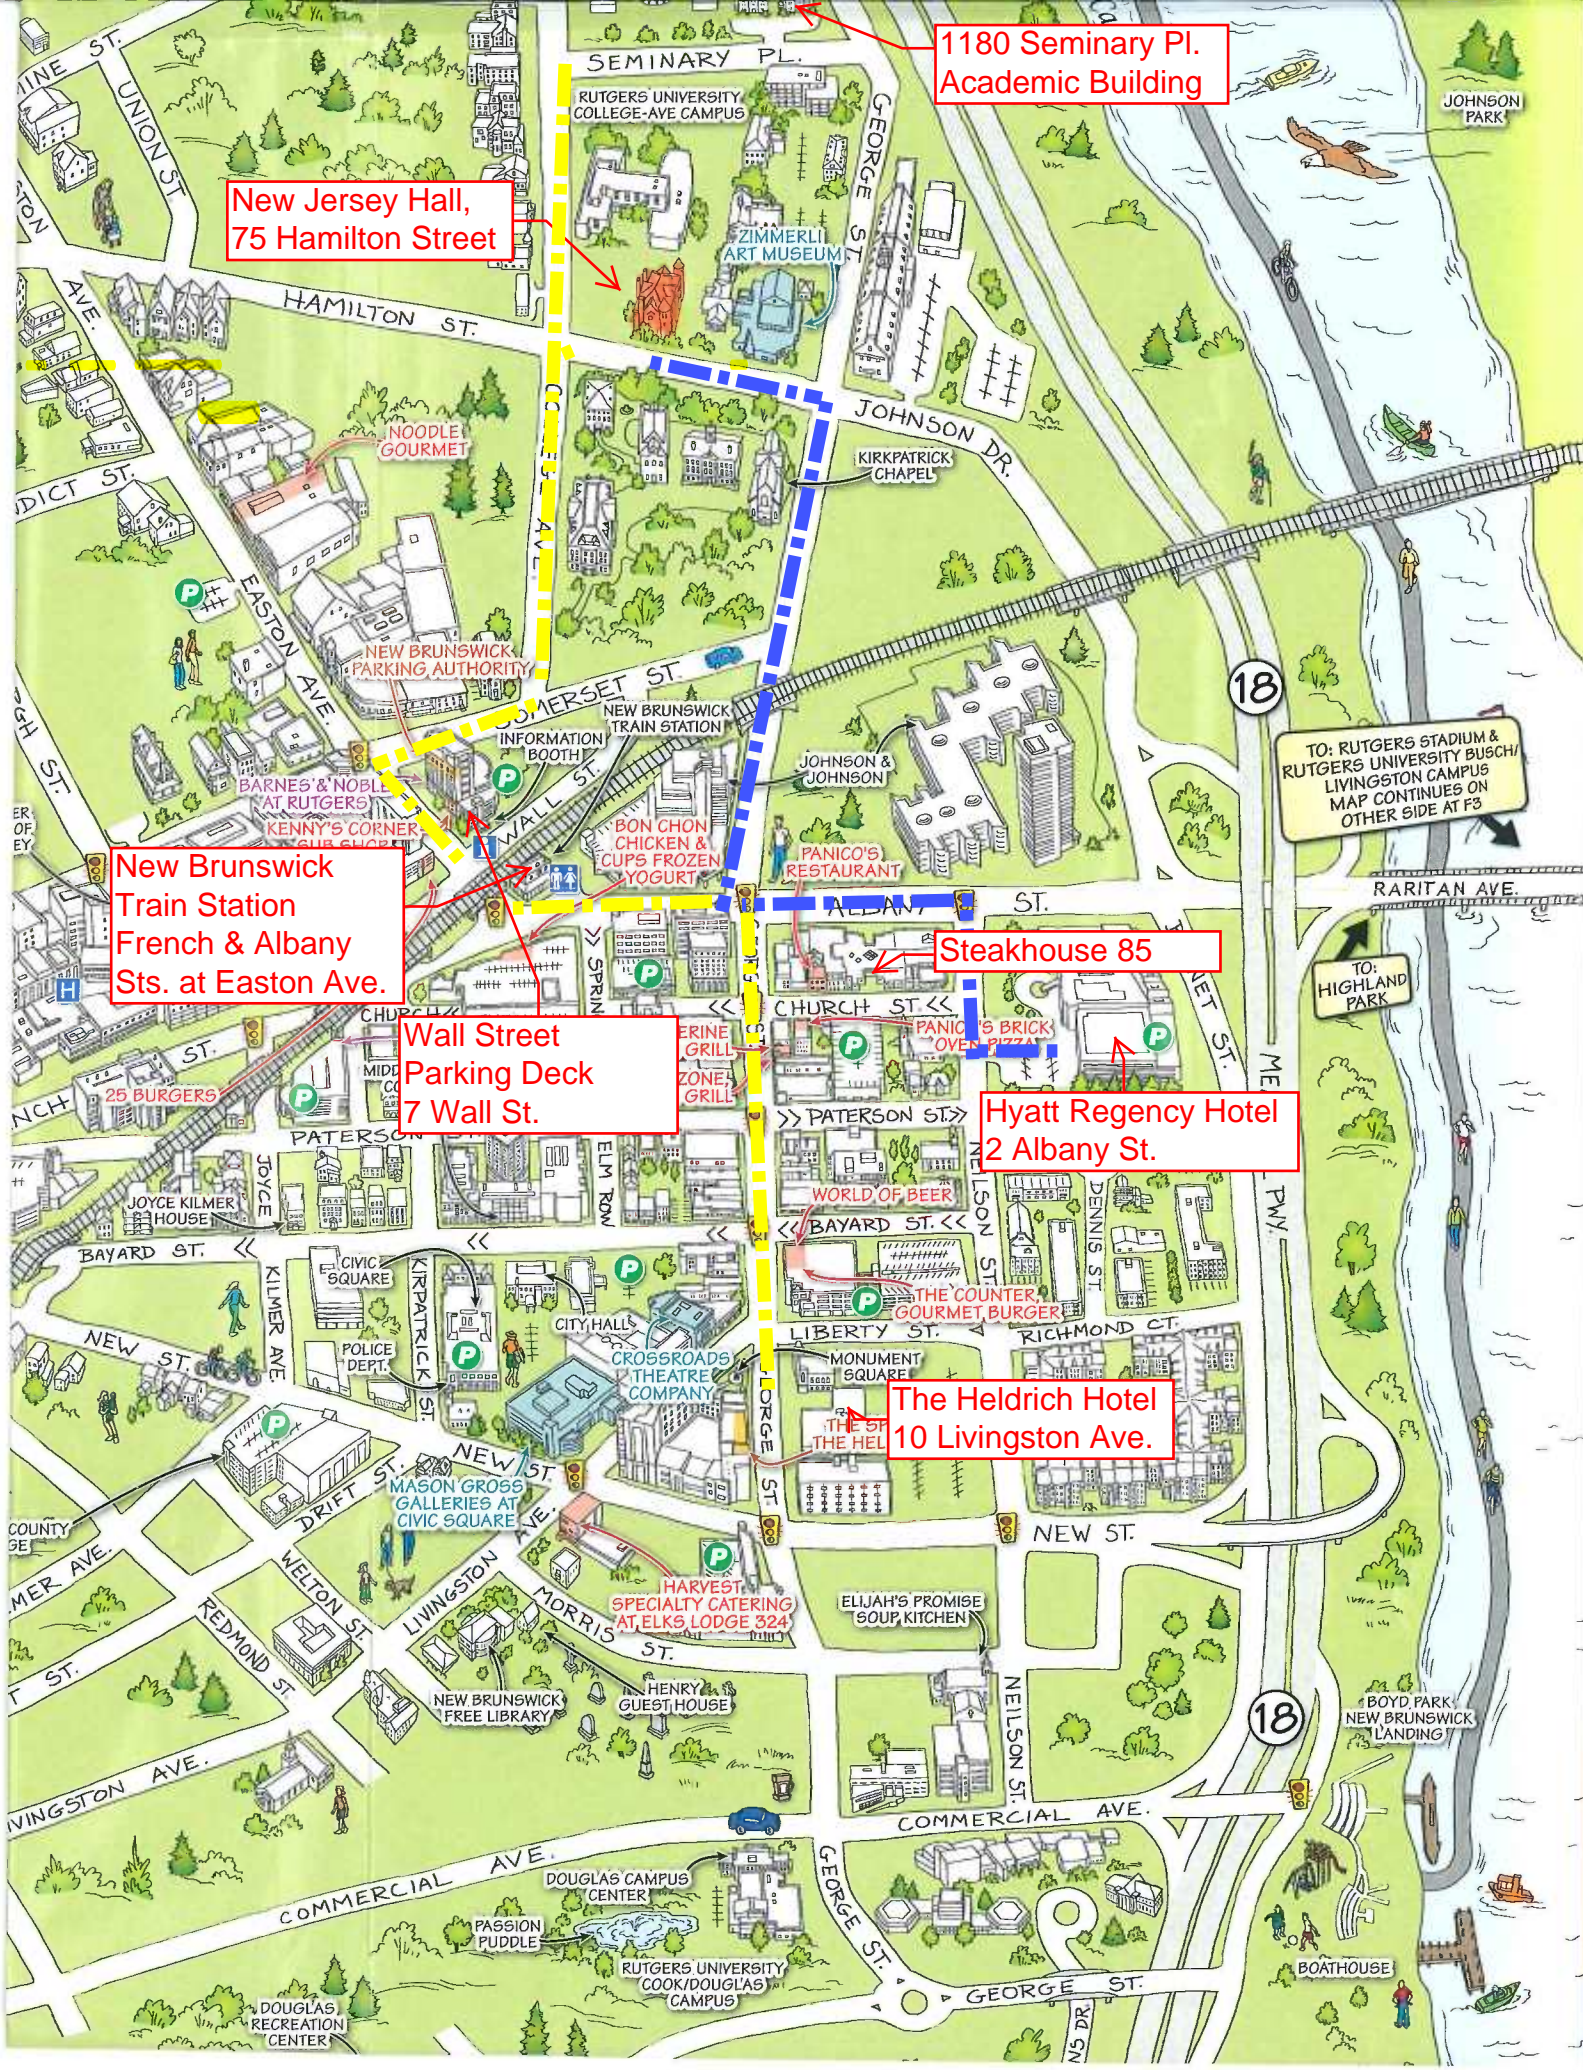

1180 Seminary Pl.  
Academic Building

New Jersey Hall,  
75 Hamilton Street

New Brunswick  
Train Station  
French & Albany  
Sts. at Easton Ave.

Wall Street  
Parking Deck  
7 Wall St.

Steakhouse 85

Hyatt Regency Hotel  
2 Albany St.

The Heldrich Hotel  
10 Livingston Ave.

TO: RUTGERS STADIUM &  
RUTGERS UNIVERSITY BUSCH/  
LIVINGSTON CAMPUS  
MAP CONTINUES ON  
OTHER SIDE AT F3

TO:  
HIGHLAND  
PARK

BOYD PARK  
NEW BRUNSWICK  
LANDING

BOATHOUSE